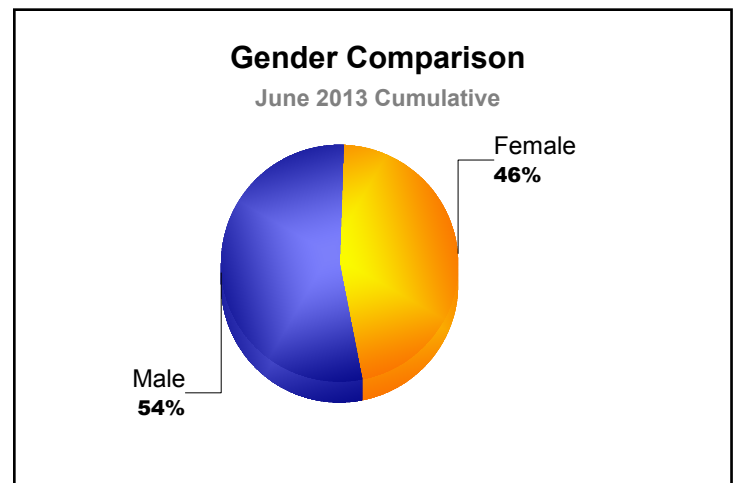

Year	New Clubs	Dropped Clubs	Gain/Loss Clubs	New Members	Charter Members	Reinstate Members	Transfer Members	Total Member Added	Total Members Dropped	Gain/Loss Members
2008-2009	2	-2	0	106	56	6	3	171	-149	22
2009-2010	1	0	1	104	22	10	13	149	-135	14
2010-2011	1	-1	0	116	22	9	11	158	-135	23
2011-2012	2	-2	0	65	51	9	11	136	-192	-56
2012-2013	1	-1	0	122	23	4	8	157	-139	18
Average	1	-1	0	103	35	8	9	154	-150	4