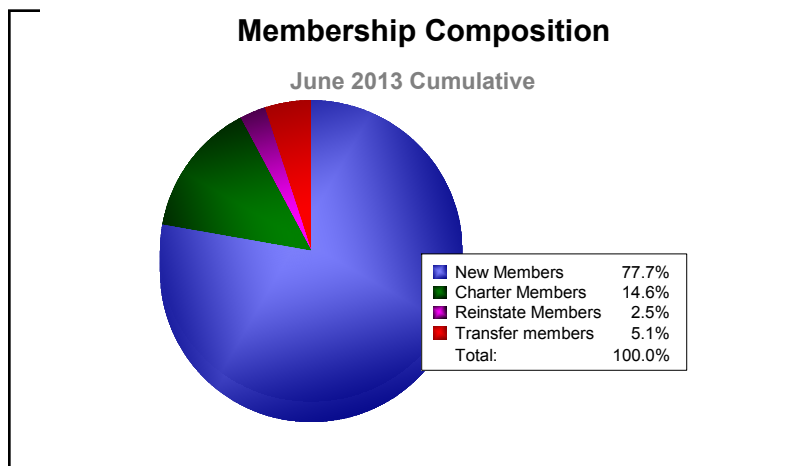

Year	New Clubs	Dropped Clubs	Gain/Loss Clubs	New Members	Charter Members	Reinstate Members	Transfer Members	Total Member Added	Total Members Dropped	Gain/Loss Members
2008-2009	2	-2	0	106	56	6	3	171	-149	22
2009-2010	1	0	1	104	22	10	13	149	-135	14
2010-2011	1	-1	0	116	22	9	11	158	-135	23
2011-2012	2	-2	0	65	51	9	11	136	-192	-56
2012-2013	1	-1	0	122	23	4	8	157	-139	18
Average	1	-1	0	103	35	8	9	154	-150	4

Year	New Clubs	Dropped Clubs	Gain/Loss Clubs	New Members	Charter Members	Reinstate Members	Transfer Members	Total Member Added	Total Members Dropped	Gain/Loss Members
2008-2009	0	0	0	0	0	0	0	0	-2	-2
2009-2010	0	0	0	1	0	1	0	2	-2	0
2010-2011	0	0	0	3	0	0	0	3	-2	1
2011-2012	0	0	0	3	0	0	0	3	-3	0
2012-2013	0	0	0	3	0	0	0	3	0	3
Average	0	0	0	2	0	0	0	2	-2	0