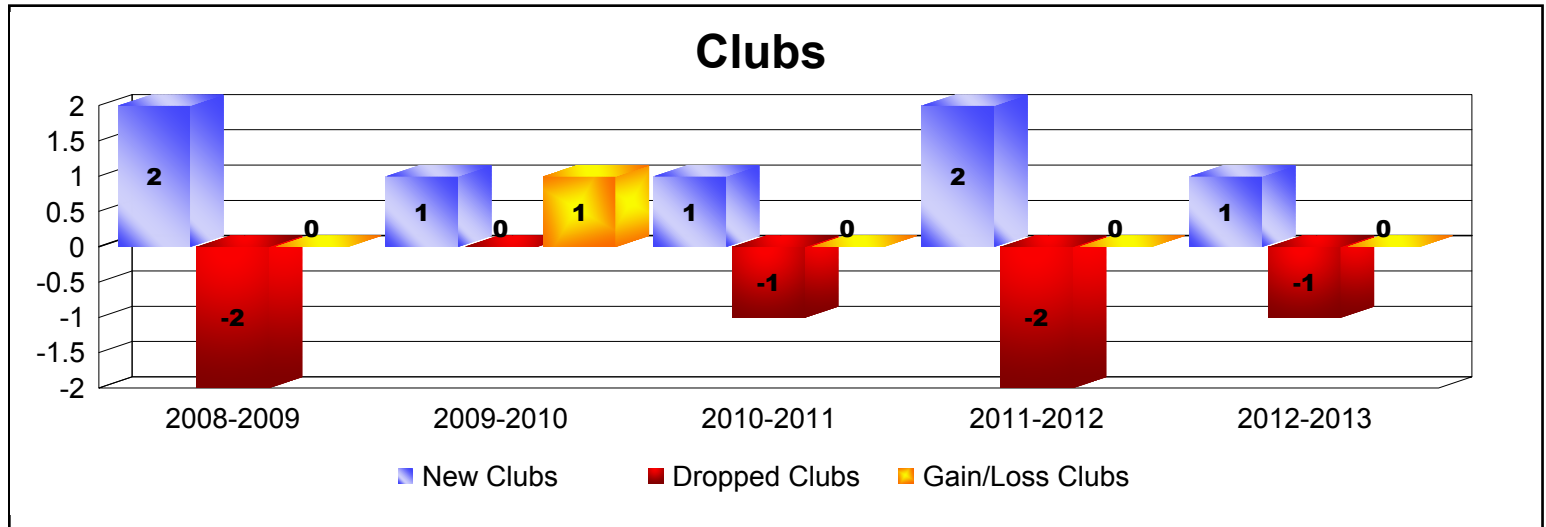

Year	New Clubs	Dropped Clubs	Gain/Loss Clubs	New Members	Charter Members	Reinstate Members	Transfer Members	Total Member Added	Total Members Dropped	Gain/Loss Members
2008-2009	2	-2	0	106	56	6	3	171	-149	22
2009-2010	1	0	1	104	22	10	13	149	-135	14
2010-2011	1	-1	0	116	22	9	11	158	-135	23
2011-2012	2	-2	0	65	51	9	11	136	-192	-56
2012-2013	1	-1	0	122	23	4	8	157	-139	18
Average	1	-1	0	103	35	8	9	154	-150	4

Year	New Clubs	Dropped Clubs	Gain/Loss Clubs	New Members	Charter Members	Reinstate Members	Transfer Members	Total Member Added	Total Members Dropped	Gain/Loss Members
2008-2009	0	0	0	0	0	0	0	0	-2	-2
2009-2010	0	0	0	1	0	1	0	2	-2	0
2010-2011	0	0	0	3	0	0	0	3	-2	1
2011-2012	0	0	0	3	0	0	0	3	-3	0
2012-2013	0	0	0	3	0	0	0	3	0	3
Average	0	0	0	2	0	0	0	2	-2	0