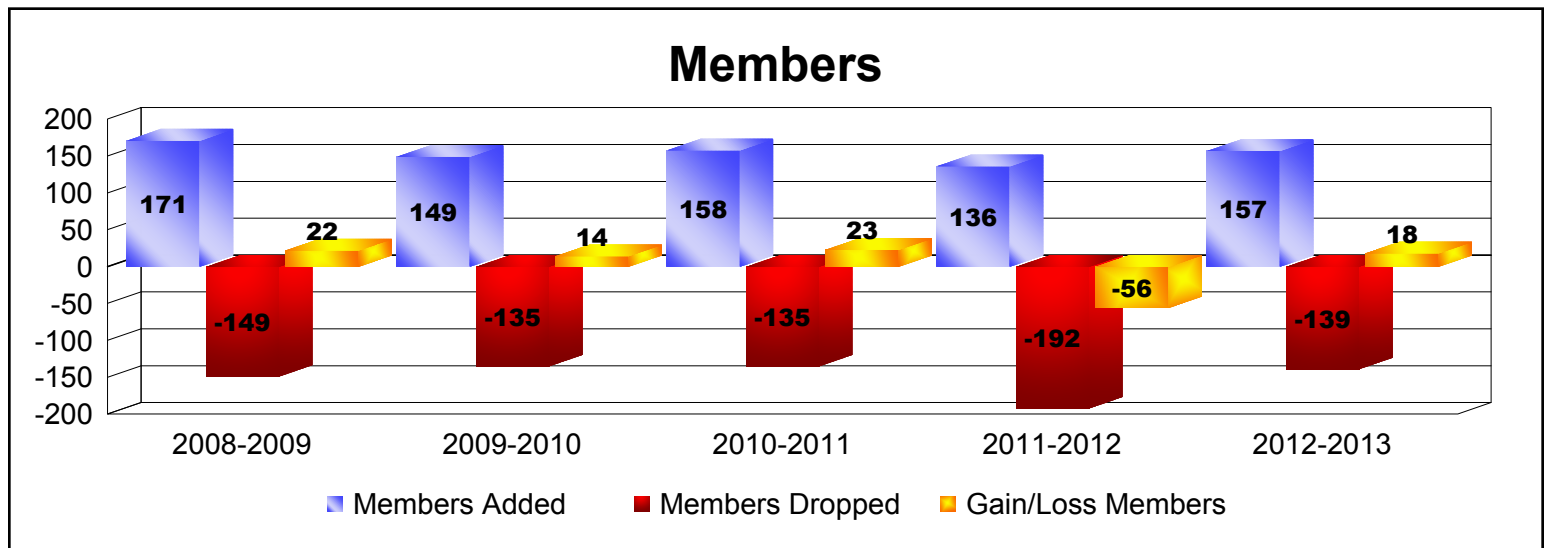

Year	New Clubs	Dropped Clubs	Gain/Loss Clubs	New Members	Charter Members	Reinstate Members	Transfer Members	Total Member Added	Total Members Dropped	Gain/Loss Members
2008-2009	2	-2	0	106	56	6	3	171	-149	22
2009-2010	1	0	1	104	22	10	13	149	-135	14
2010-2011	1	-1	0	116	22	9	11	158	-135	23
2011-2012	2	-2	0	65	51	9	11	136	-192	-56
2012-2013	1	-1	0	122	23	4	8	157	-139	18
Average	1	-1	0	103	35	8	9	154	-150	4

Year	New Clubs	Dropped Clubs	Gain/Loss Clubs	New Members	Charter Members	Reinstate Members	Transfer Members	Total Member Added	Total Members Dropped	Gain/Loss Members
2008-2009	0	0	0	0	0	0	0	0	-2	-2
2009-2010	0	0	0	1	0	1	0	2	-2	0
2010-2011	0	0	0	3	0	0	0	3	-2	1
2011-2012	0	0	0	3	0	0	0	3	-3	0
2012-2013	0	0	0	3	0	0	0	3	0	3
Average	0	0	0	2	0	0	0	2	-2	0